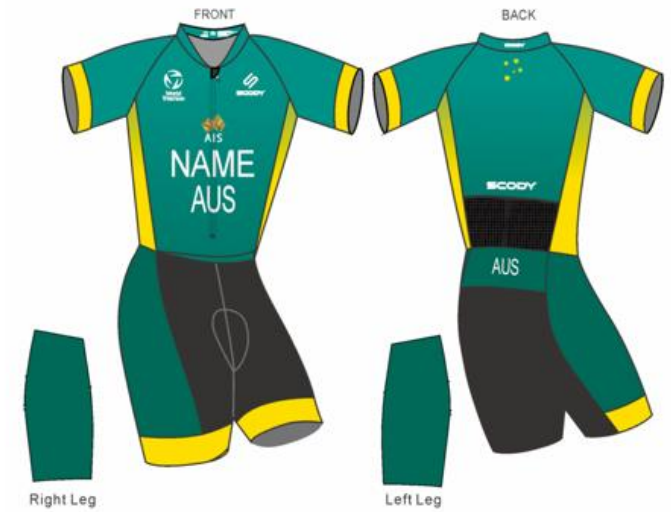

AUS MEN

Approved by World Triathlon

10 May 2018