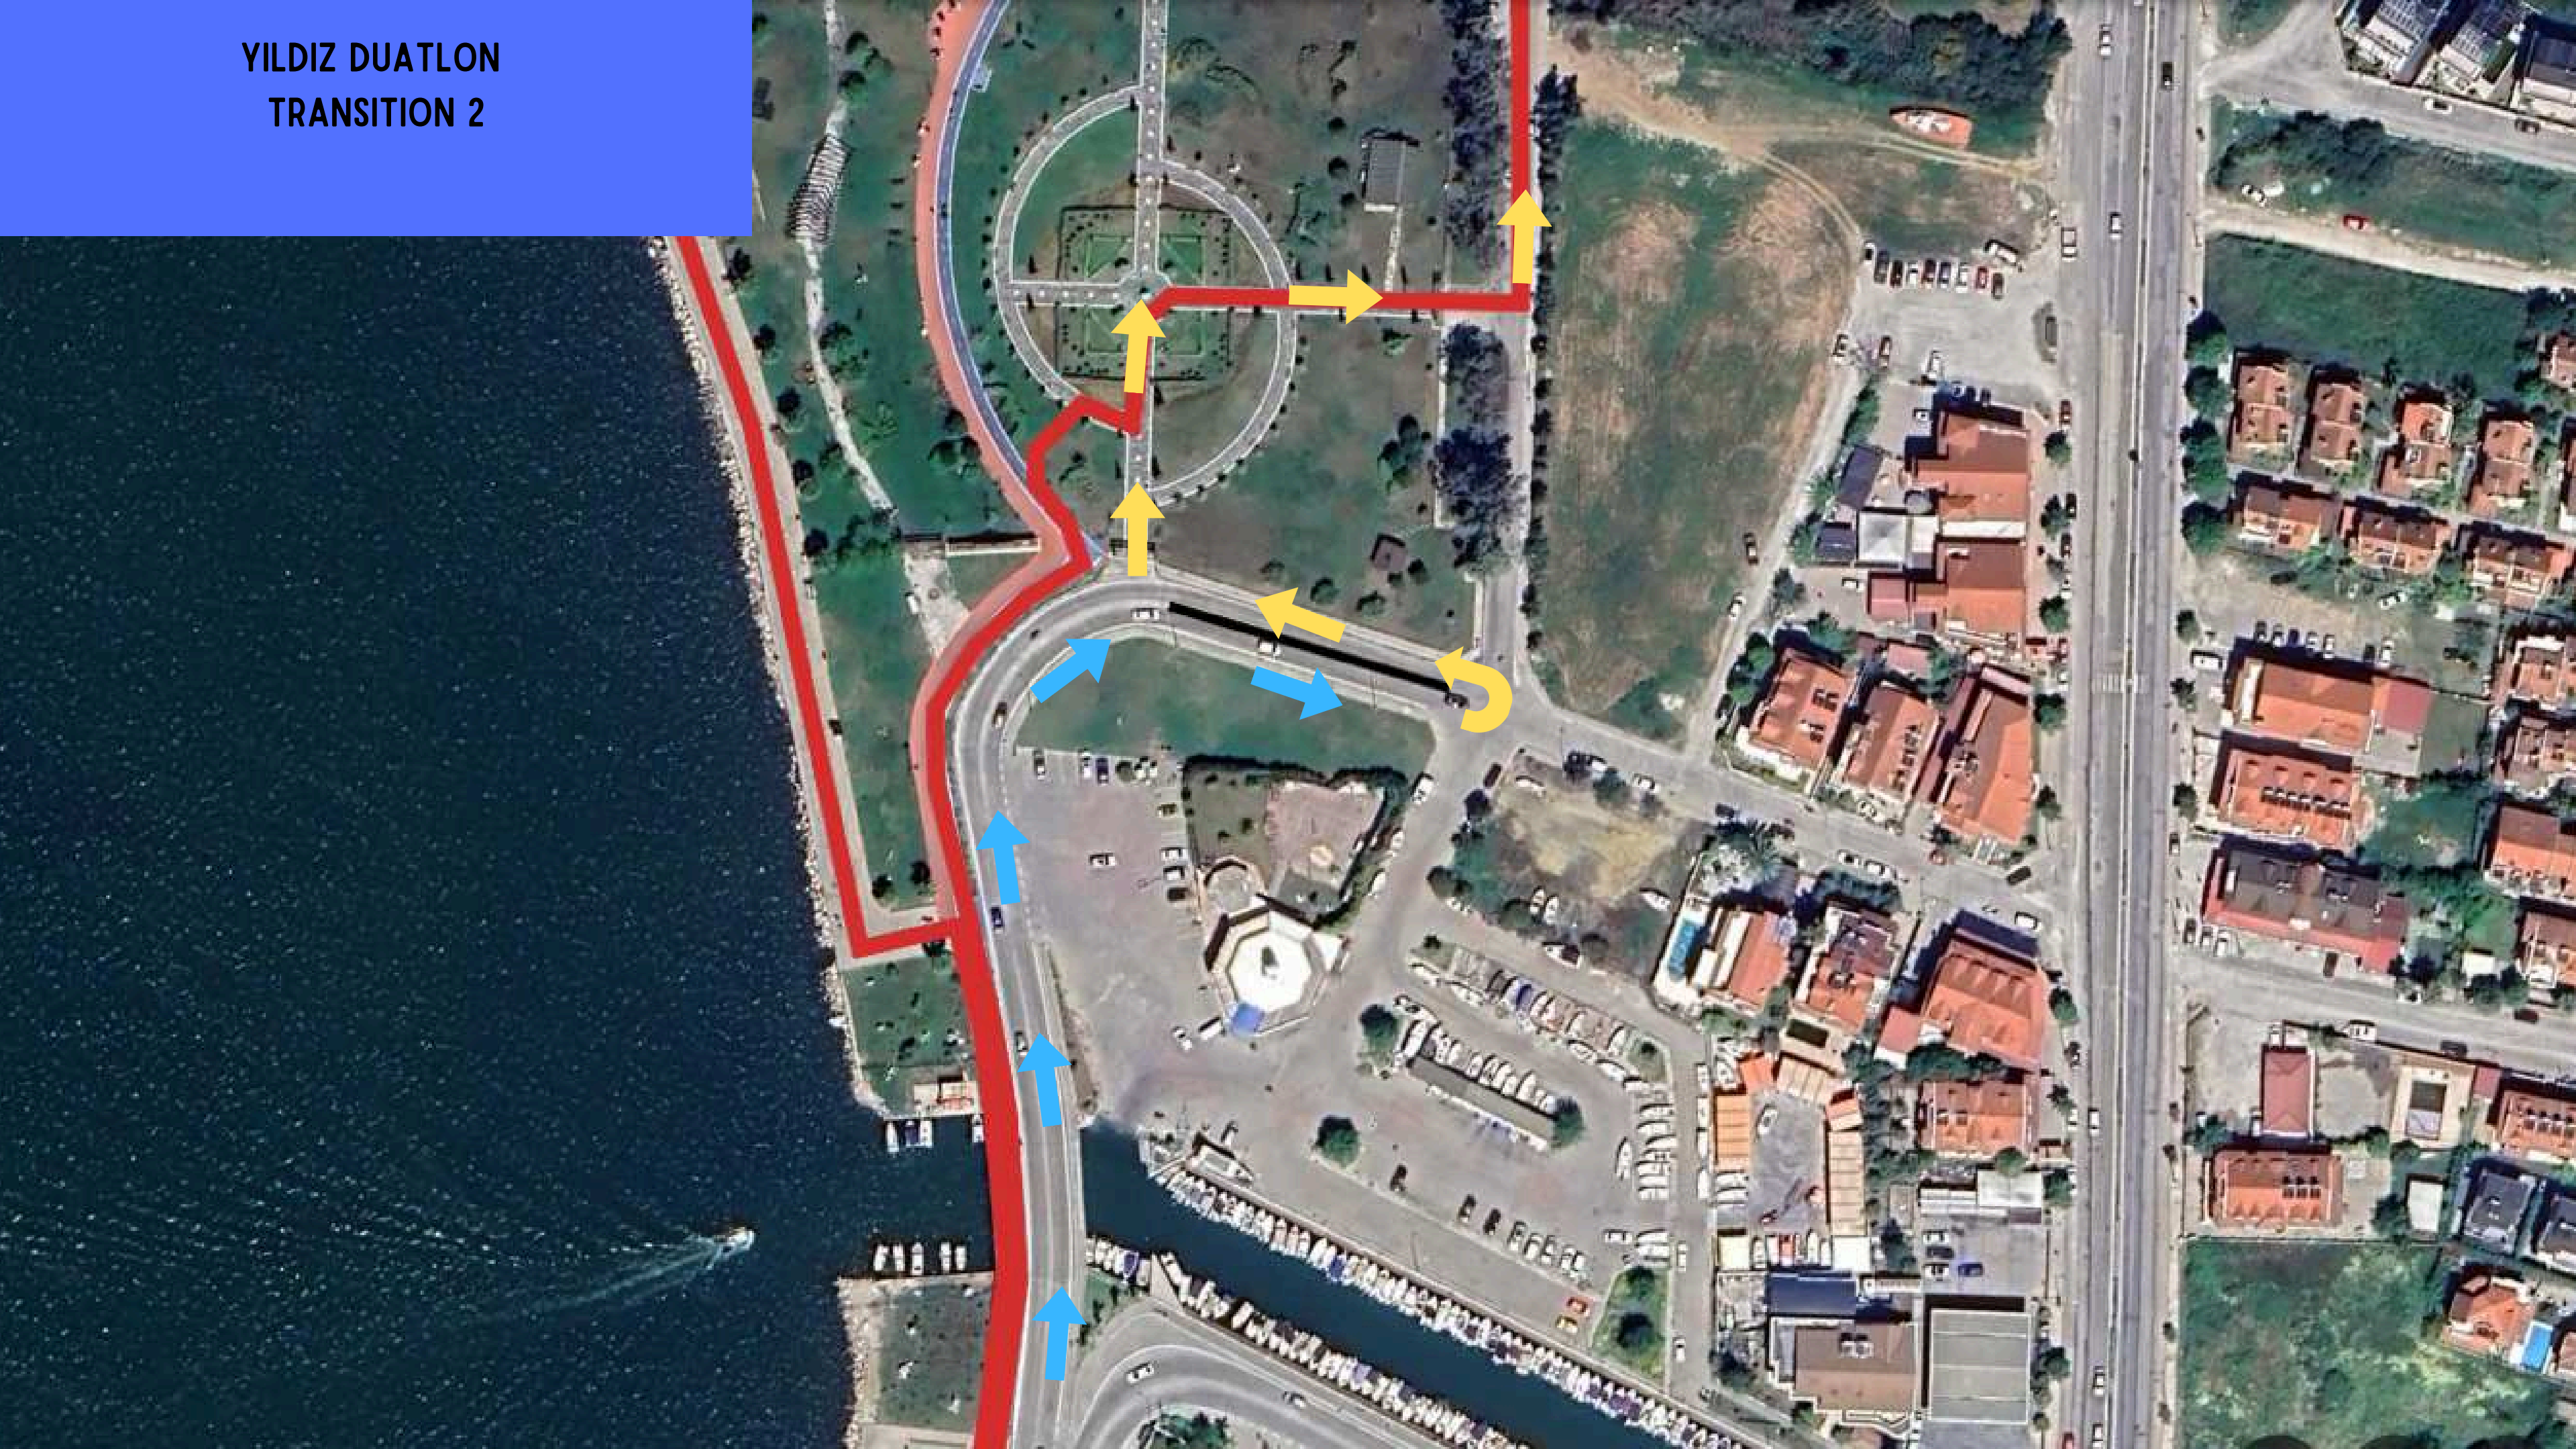

YILDIZ DUATLON
TRANSITION 2