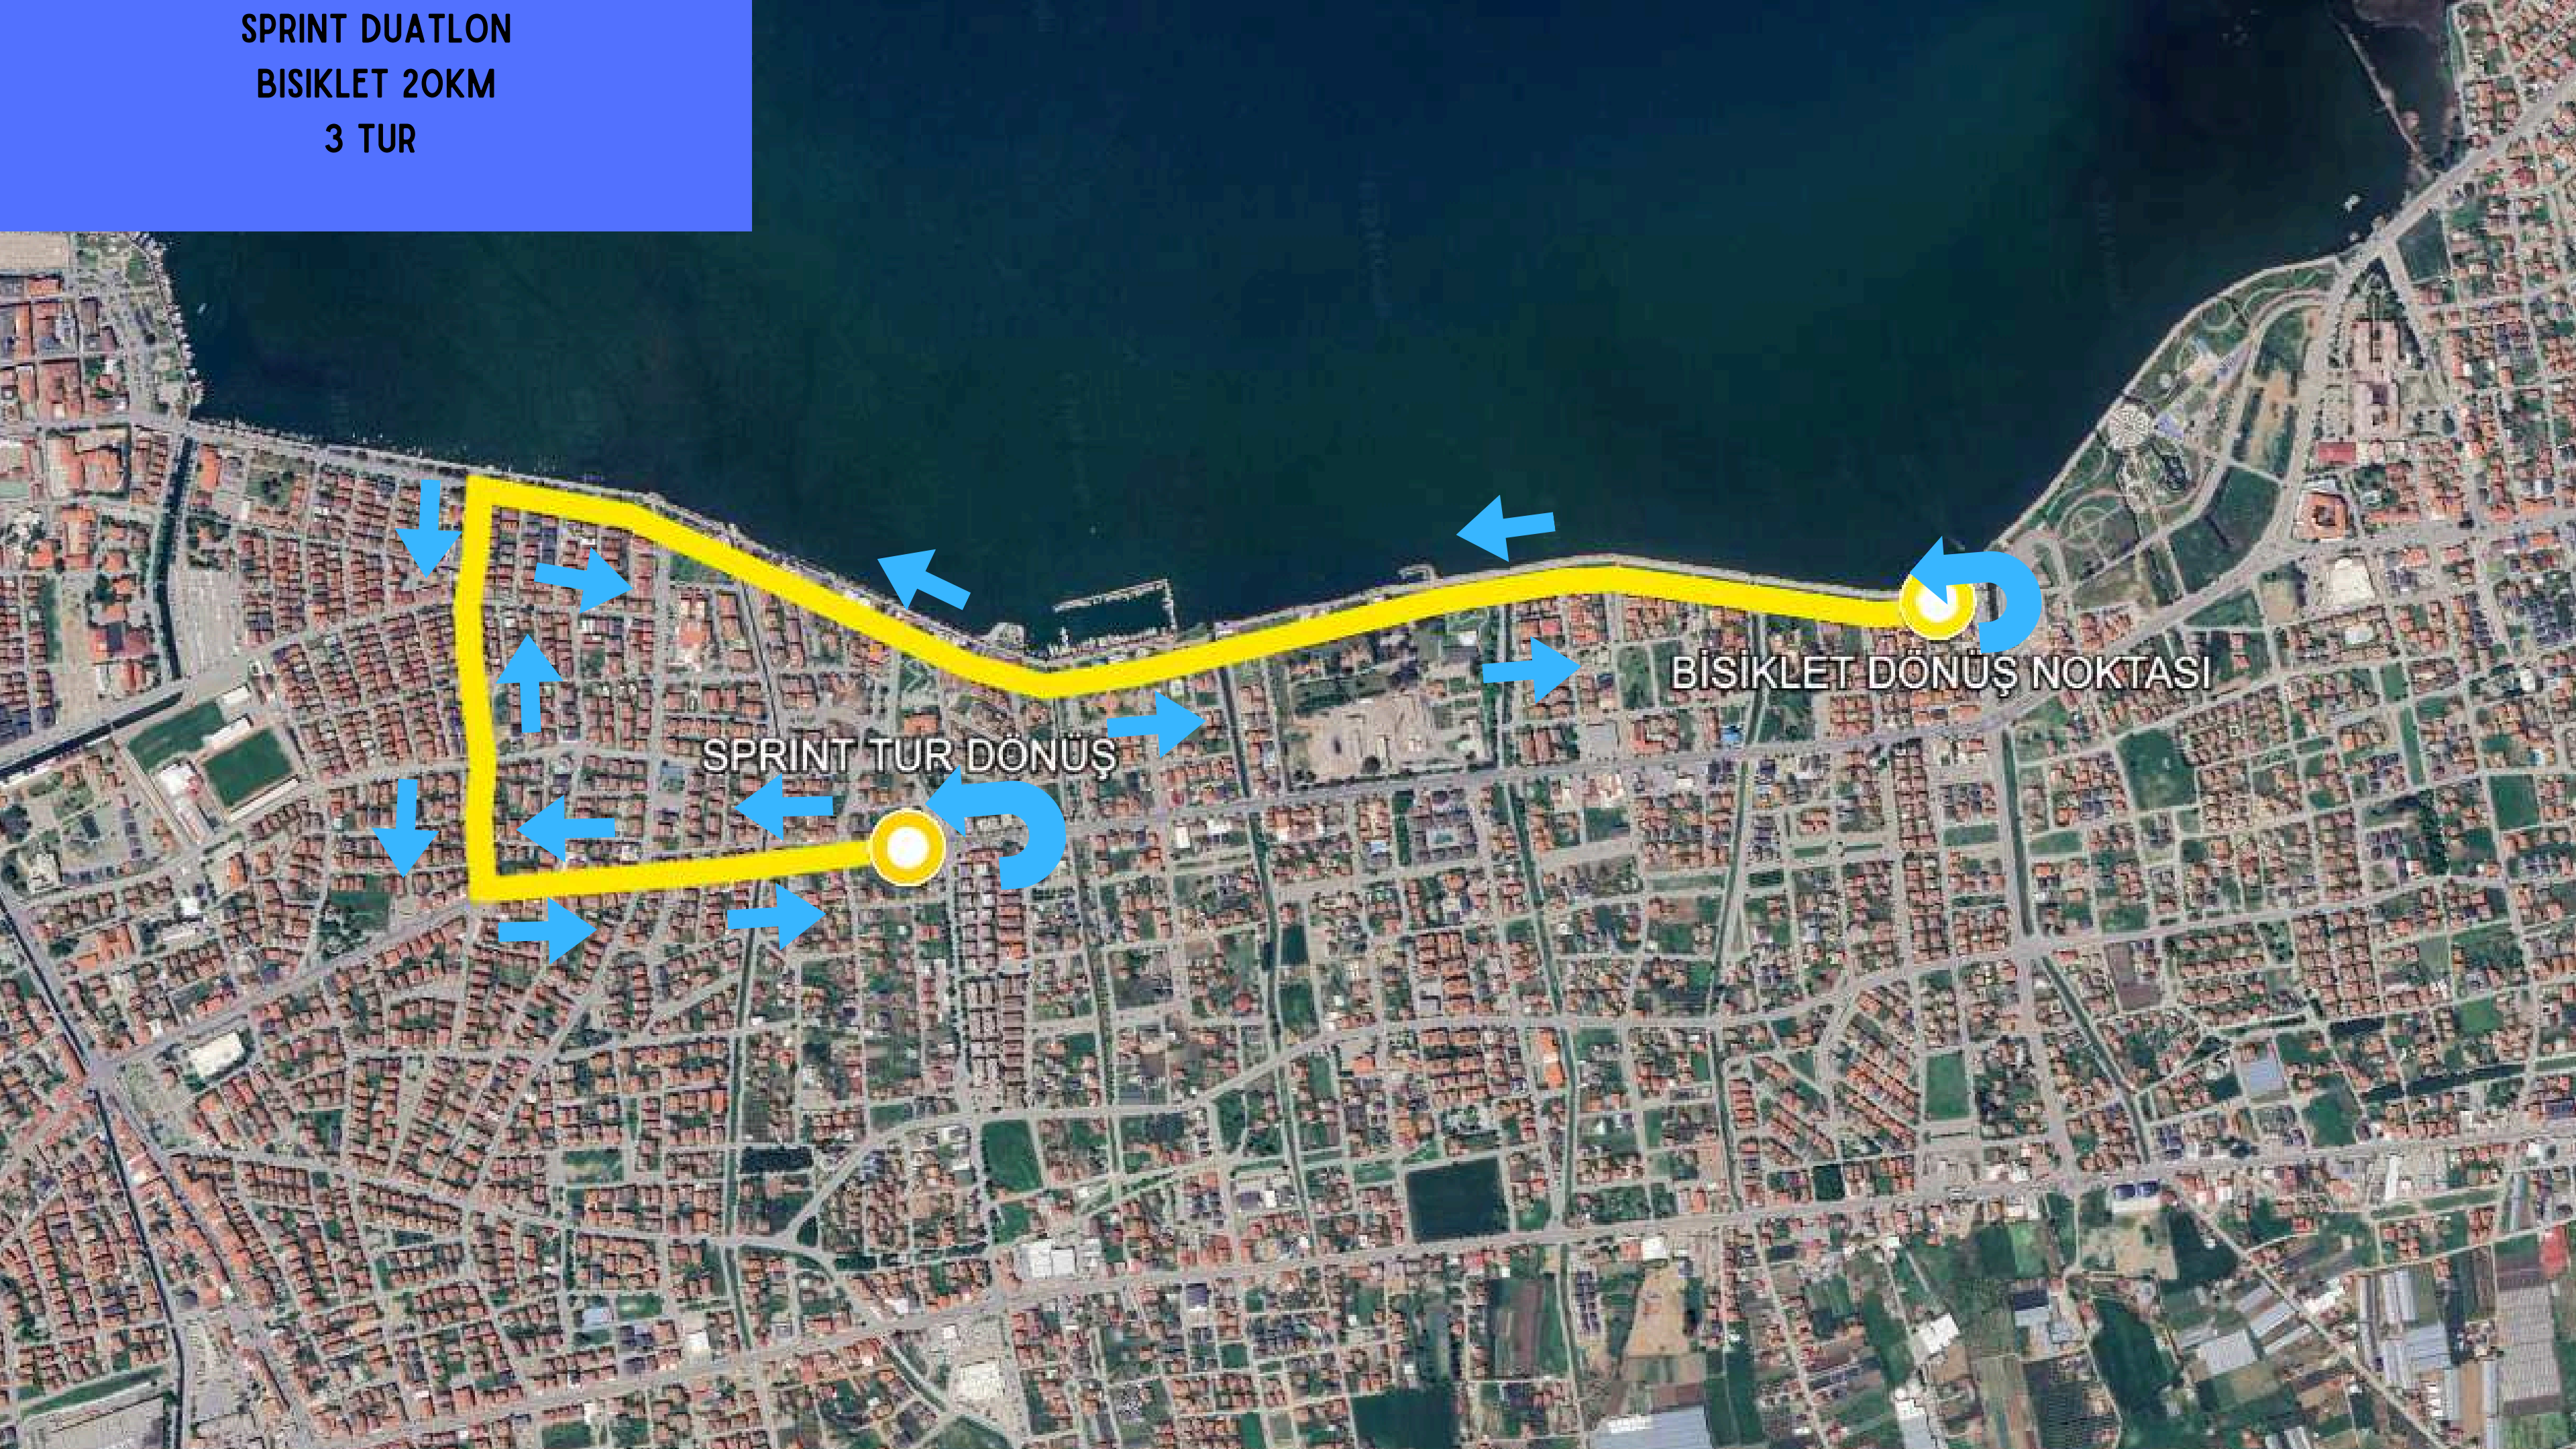

SPRINT DUATLON
BİSİKLET 20KM
3 TUR

SPRINT TUR DÖNÜŞ

BİSİKLET DÖNÜŞ NOKTASI